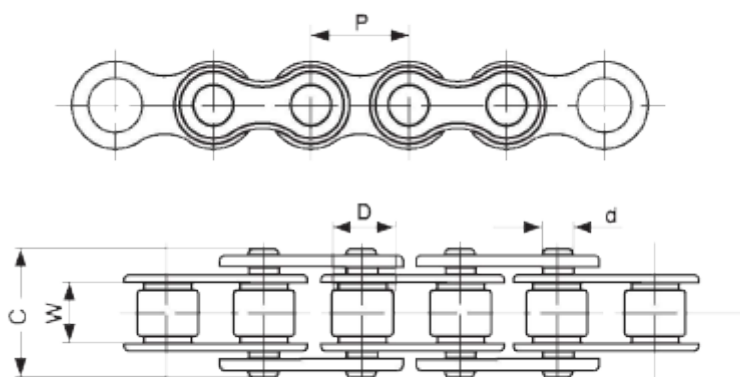

Article number: 61002100030

Description: KLEEchain ANSI 35 - 3/8" simplex
06A-1 in meters

Measures

| | |
|----------------|---------|
| Breaking power | = 7900 |
| C | = 12,30 |
| Chain size | = 3/8" |
| d | = 3,58 |
| D | = 5,08 |
| Description | = 35 |
| P | = 9,525 |
| W | = 4,77 |